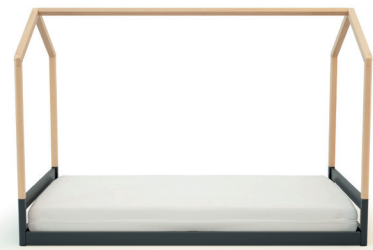

Comfort
70 x 140 Modular Cot

6024AB420
Comfort

Comfort 70 x 140 Cot

70 x 140 cm modular cot.

A darling cot with a slim and original design.

Its sides and legs are removable to create a low cot that encourages autonomy and allows children to lie down by themselves.

You can also add a roof for a super fun hut style feel (sold separately).

Additional information

- Slatted mattress base for optimal comfort and improved ventilation.
- Ergonomic thanks to three mattress base heights.
- Montessori style: removable ladder for use as a bench or floor bed.
- For 70 x 140 cm mattress, maximum thickness 12 cm (not included).
- Mechanical assembly for a lifetime covering several generations.
- Sold as an unassembled kit.

WEIGHT	17.5 kg 21 kg (with roof)
SIZE	146 x 74.5 x 83 cm 146 x 74.5 x 162,5 cm (with roof)
COLOURS	Graphite Grey
ALSO AVAILABLE IN...	Varnished Beech, White
MATERIALS	Solid beech frame / Beech mattress base.
ADJUSTABLE MATTRESS BASE	3 heights
WARRANTY	2 years
CONFORMS TO THE STANDARD...	EN 716-1
ENVIRONMENT	Water-based acrylic varnishes and paints

	PRODUCT CODE	VERSION	OPTIONS	EAN
	60246420	VARNISHED BEECH		3294456024018
	60248420	WHITE		3294456024025
	6024AB420	GRAPHITE GREY		3294456024032
	16606024	VARNISHED BEECH		3294451660013
	18162406 6	VARNISHED BEECH		3294451816014
	18162408 6	WHITE / VARNISHED BEECH		3294451816021
	181624AB 6	GRAPHITE GREY / VARNISHED BEECH		3294451816038