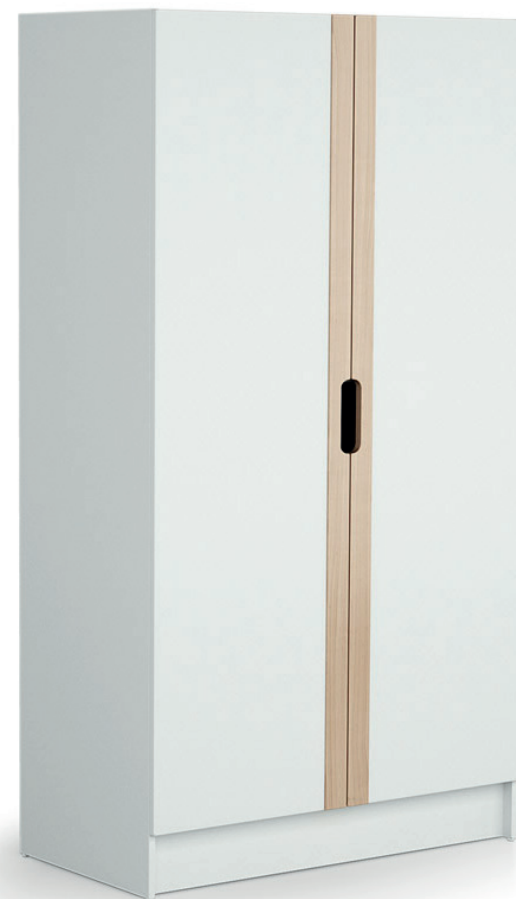

Carrousel Wardrobe

Carrousel Wardrobe

Wardrobe with two doors.
A beautiful Scandinavian style wardrobe. Made in a mix of white and varnished wood, it adds a soft and pleasant feel to the nursery.
A hanging rail, 7 shelves (4 of which are adjustable) and a lower storage niche make it perfect for restoring order in your child's bedroom.

Additional information

- 1 hanging rail, 7 shelves (4 of which are adjustable) and 1 storage space below.
- This item must be attached to a wall to prevent the risk of it falling.
- Sold as an unassembled kit.

WEIGHT	94 kg
SIZE	96 x 51 x 176 cm
COLOURS	White & Beech
MATERIALS	Solid beech and particleboard
WARRANTY	2 years
ENVIRONMENT	Water-based acrylic varnishes and paints / E1 panels: extremely low formaldehyde emissions.