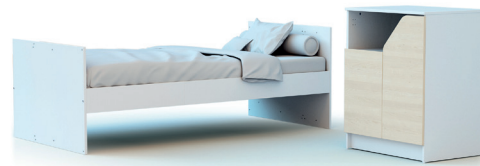

**Carnaval
Modular Bedroom**

61108184
Playful Nurseries