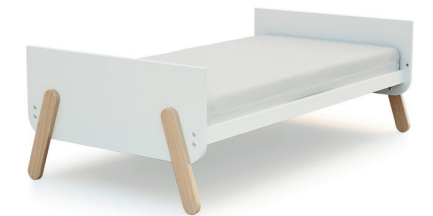

Pirate XL Modular Cot

60198610 210
Festive Nursery

Pirate XL Modular Cot

70 x 140 cm convertible cot.

A Scandinavian style cot for creating a soft and warm atmosphere in the nursery.

Made with foldable sides and adorable wooden feet, this cot is perfect for babies of all ages. It allows toddlers to learn and become independent in total safety.

Additional information

- Slatted mattress base for optimal comfort and improved ventilation.
- Ergonomic thanks to two mattress base heights.
- Dimensions in toddler bed version: 147.5 x 78 x 47.5 cm.
- For 70 x 140 cm mattress, maximum thickness 12 cm (not included).
- Sold as an unassembled kit.
- Mechanical assembly for a lifetime covering several generations.

WEIGHT	32.6 kg
SIZE	147.5 x 78 x 87.5 cm
COLOURS	White & Beech
MATERIALS	Solid beech sides, legs, and mattress base, particleboard headboards
ADJUSTABLE MATTRESS BASE	2 heights
WARRANTY	2 years
CONFORMS TO THE STANDARD...	EN 716-1
ENVIRONMENT	Water-based acrylic varnishes and paints / E1 panels: extremely low formaldehyde emissions.