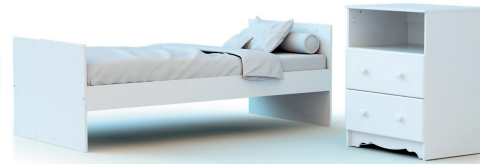

**Marelle
Modular Bedroom**

61108198
Festive Nursery