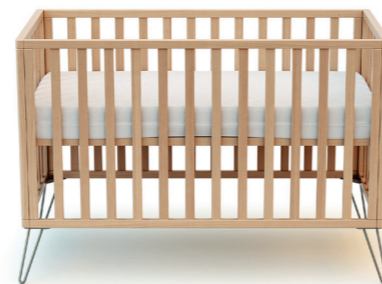

PRODUCT CODE	VERSION	OPTIONS	EAN
	44026420	VARNISHED BEECH STEEL		3294454402016
	4402AK423	PEARL WHITE YELLOW		3294454402030
	44026422	VARNISHED BEECH TERRACOTTA		3294454402023

60 x 120 cm cot

A little cot with a unique style for a warm and modern decor.
Safe and suitable for babies, easy to use for parents thanks to an adjustable mattress base height.

WEIGHT	18.7 kg
SIZE	128 x 68 x 86 cm
COLOURS	Varnished Beech / Steel
ALSO AVAILABLE IN...	Varnished Beech / Terracotta Pearl White / Yellow
MATERIALS	Solid beech frame / Beech mattress base / Metal legs
ADJUSTABLE MATTRESS BASE	3 positions
WARRANTY	2 years
CONFORMS TO THE STANDARD...	EN 716-1

Additional information

- 100% recyclable wood frame and steel base.
- Slatted mattress base for optimal comfort and improved ventilation.
- Ergonomic thanks to three mattress base heights.
- For a 60 x 120 cm mattress with a maximum thickness of 12 cm (not included).
- Mechanical assembly for a lifetime covering several generations.
- Jurababy only uses acrylic varnishes and paints (water based).