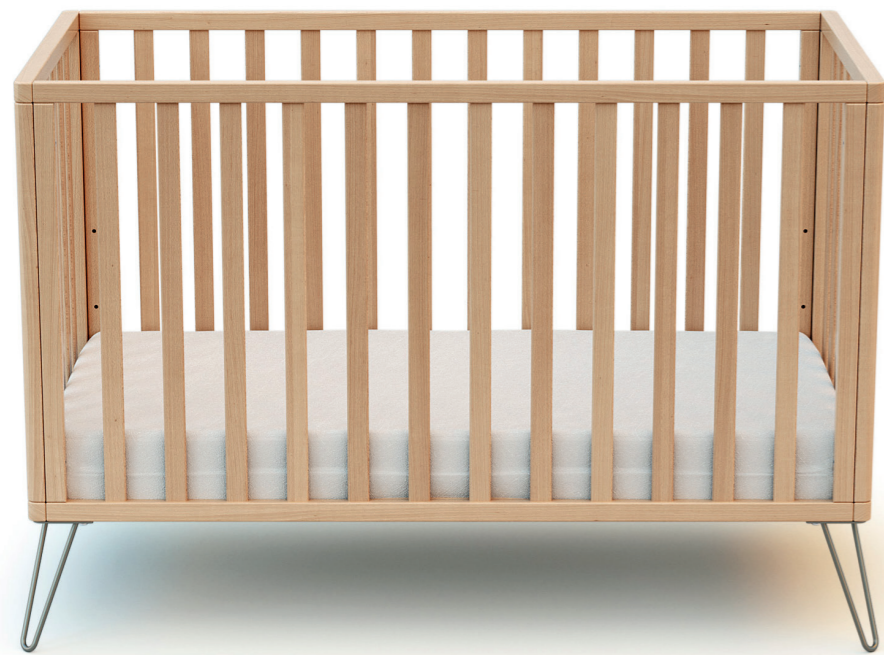

JuraBaby
Fait pour la vie.

2024 collection

AT4 France
— depuis 1984 —

Rétro , Scandicraft
ou Bohème

	PRODUCT CODE	VERSION	OPTIONS	EAN
	62416001 01	VARNISHED BEECH STEEL		3294456241019
	6241AK003 01	PEARL WHITE YELLOW		3294456241040
	62416002 01	VARNISHED BEECH TERRACOTTA		3294456241033

Rocking cradle

This modern and innovative crib is designed with a solid beech frame and a unique metal base. It provides a cosy nest for your newborn while adding a one-of-a-kind style to the nursery.

Additional information

- 100% recyclable wood frame and steel base
- 40 x 80 x 4 cm mattress included (density: 21 kg/m3).
- Sold as an unassembled kit.
- Mechanical assembly for a lifetime covering several generations.

WEIGHT	12.9 kg
SIZE	90 x 52 x 75 cm
COLOURS	Varnished Beech / Steel
ALSO AVAILABLE IN...	Varnished Beech / Terracotta Pearl White / Yellow
MATERIALS	Solid beech frame / Multiplex mattress base / Metal legs
WARRANTY	2 years
CONFORMS TO THE STANDARD...	EN 1130: 2019

Additional information

- 100% recyclable wood frame and steel base.
- Slatted mattress base for optimal comfort and improved ventilation.
- Ergonomic thanks to three mattress base heights.
- For a 60 x 120 cm mattress with a maximum thickness of 12 cm (not included).
- Mechanical assembly for a lifetime covering several generations.
- Jurababy only uses acrylic varnishes and paints (water based).